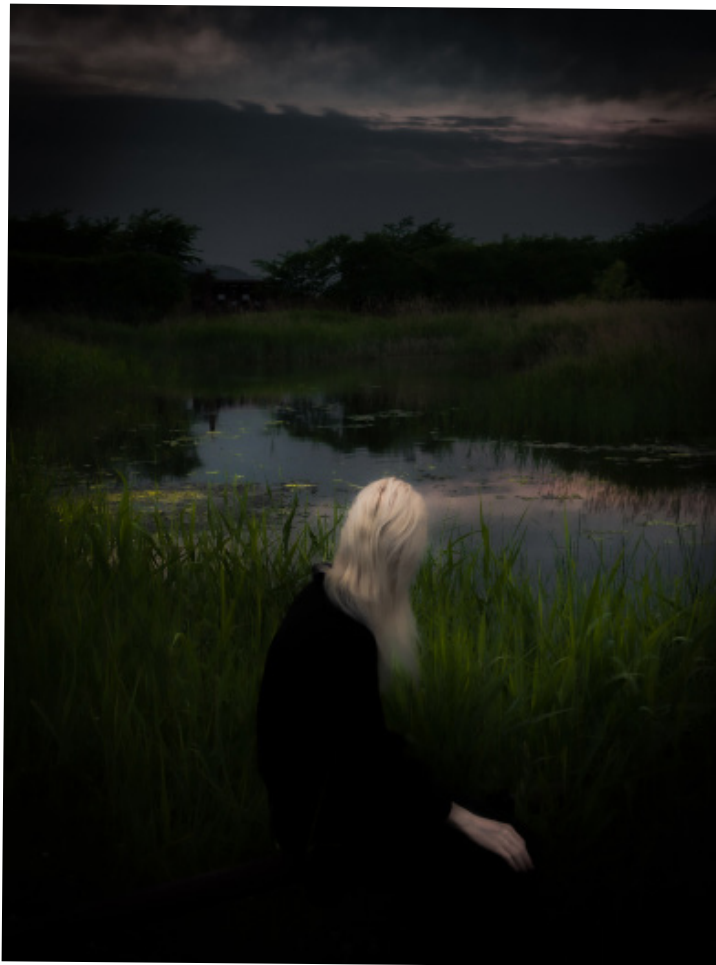

Ara Ko
Stranger's Field 04, 2021
Archival print on Hahnemühle satin paper

Edition of 2 + 1 AP
1/2 - 75x100

Ara Ko
The Marsh, 2021
Archival print on Hahnemühle satin paper

Edition of 3 + 1 AP
2/3 - 60x45

Ara Ko
In the Meadow, 2020
Archival print on Hahnemühle satin paper